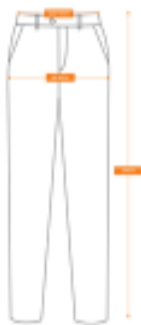

TrendeeVerse

COLLECTIONS

"The Trendy Universe"

SIZE CHART

Crop Blazer and Pants Set In Black Color, Stretchy

DESCRIPTION:

Be comfortable and walk tall in this light brown crop blazer and flare pants set with front pockets. Made of stretchy fabric with cotton and Elastane. 95% Cotton, Pamuk, Elastan

SKU: TV000117F

	SMALL	LARGE
BLAZER		
SHOULDER	15 inches	16 inches
CHEST	19 inches	20 inches
PANTS		
WAIST	13 inches not stretched	14 1/2 inches
	Can be stretched up to 28 to 20 inches	Can be stretched up to 17 to 18 inches
LENGTH		

	SMALL	LARGE
BLAZER		
SHOULDER	15 inches	16 inches
CHEST	19 inches	20 inches
PANTS		
WAIST (Garterized)	13 inches not stretched Can be stretched up to 28 to 20 inches	14 ½ inches Can be stretched up to 17 to 18 inches
LENGTH	41 ½ inches	41 ½ inches